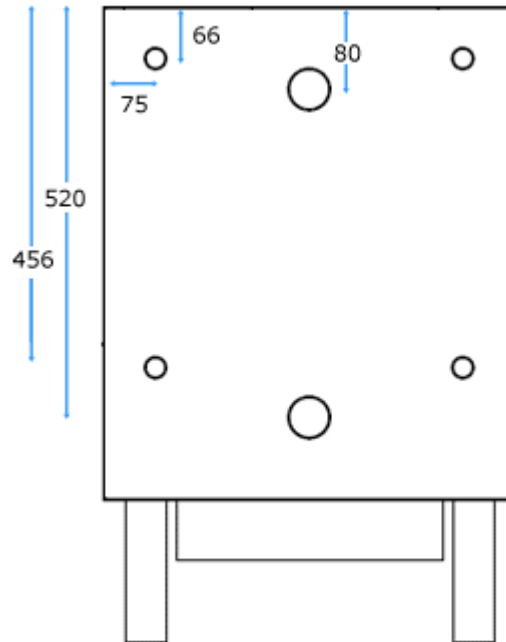

## Technical information

<b>Max heat output</b>	12kW (10.8kW to water)
<b>Nominal heat output</b>	10kW (9kW to water)
<b>Efficiency</b>	82.00%
<b>Max operating pressure</b>	2.5 bar
<b>Flue diameter</b>	150 mm
<b>Back of stove to centre of flue</b>	150mm
<b>Dimensions H W D</b>	828 x 520 x 450 mm
<b>Firebox H W D</b>	560 x 330 x 330 mm
<b>Window size H W</b>	390 x 280mm
<b>Flow and return tapping size</b>	1 1/4" internal thread
<b>Overheat safety coil tapping size</b>	3/4" external thread
<b>Thermostat port tapping size</b>	1/2" internal thread
<b>Min chimney draw</b>	10 Pa
<b>CO</b>	0.90%
<b>Flue gas temperature</b>	275°C

## Tappings

<b>1</b>	Flow
<b>2</b>	Return
<b>3</b>	Thermostat port for overheat safety valve.
<b>4</b>	Thermostat port if another thermostat is to be used in the system. Otherwise blank off this port.
<b>5</b>	Overheat safety coil, cold water inlet.
<b>6</b>	Overheat safety coil, hot water outlet.

## Tapping positions

All measurements are in mm. The tapings are symmetrical left to right.

Stovesonline Ltd, Capton, Dartmouth, Devon, TQ6 OJE

Tel: 0845 226 5754 | E: [info@stovesonline.co.uk](mailto:info@stovesonline.co.uk) | W: [www.stovesonline.co.uk](http://www.stovesonline.co.uk)