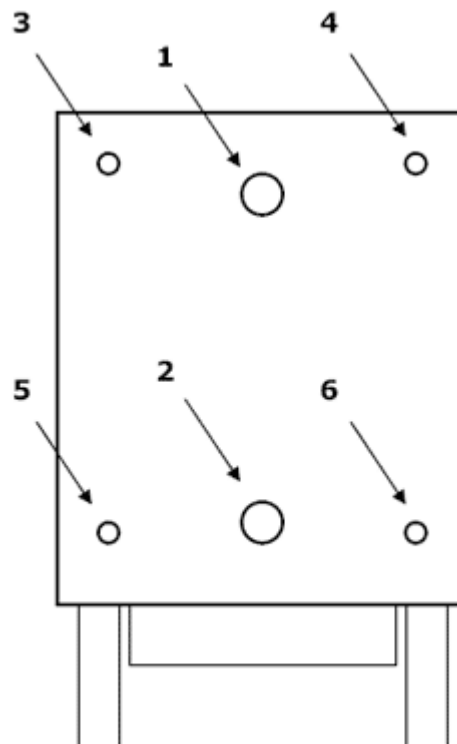

Technical information

Max heat output	12kW (10.8kW to water)
Nominal heat output	10kW (9kW to water)
Efficiency	82.00%
Max operating pressure	2.5 bar
Flue diameter	150 mm
Back of stove to centre of flue	150mm
Dimensions H|W|D	828 x 520 x 450 mm
Firebox H|W|D	560 x 330 x 330 mm
Window size H|W	390 x 280mm
Flow and return tapping size	1 1/4" internal thread
Overheat safety coil tapping size	3/4" external thread
Thermostat port tapping size	1/2" internal thread
Min chimney draw	10 Pa
CO	0.90%
Flue gas temperature	275°C

Tappings

1	Flow
2	Return
3	Thermostat port for overheat safety valve.
4	Thermostat port if another thermostat is to be used in the system. Otherwise blank off this port.
5	Overheat safety coil, cold water inlet.
6	Overheat safety coil, hot water outlet.

Stovesonline Ltd, Capton, Dartmouth, Devon, TQ6 OJE

Tel:0845 226 5754 | E: info@stovesonline.co.uk | W: www.stovesonline.co.uk

VAT no. 801261871 | Registered in the England and Wales | Company no. 04636920